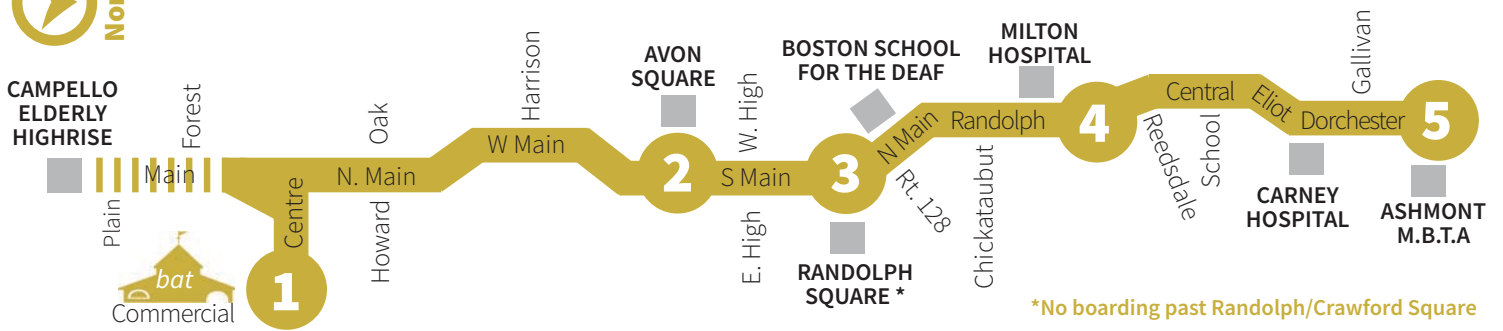

OUTBOUND: BROCKTON TOWARD ASHMONT

*No boarding past Randolph/Crawford Square

MONDAY- FRIDAY

SATURDAY

SUNDAY