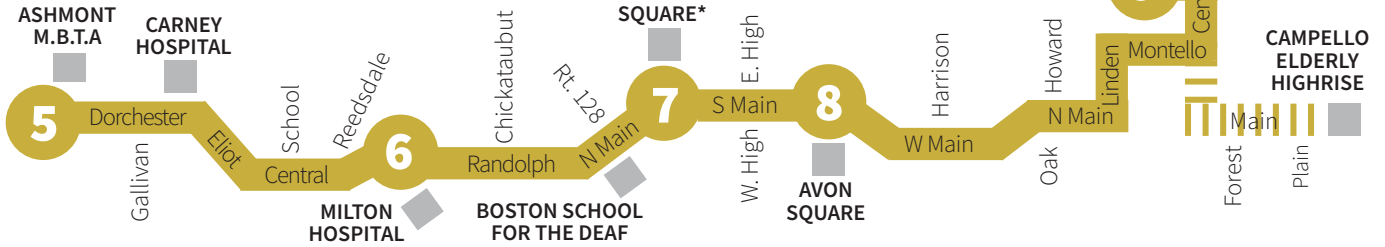

# INBOUND: ASHMONT TOWARD BROCKTON

\*No drop-offs between Ashmont M.B.T.A and Randolph/Crawford Square.

MONDAY - FRIDAY

SATURDAY

SUNDAY

5 Bus Leaves from Ashmont M.B.T.A	6 Bus arrives at Milton Hospital	7 Bus arrives at Randolph Square	8 Bus arrives at Avon Square	9 Bus ENDS at bat centre	Does Bus go on to Plain St.?
Nextbus Stop #738	Nextbus Stop #760	Nextbus Stop #790	Nextbus Stop #800		
5:45 am	EXPRESS	-	-	6:35 am	-
5:45 am	5:52 am	6:03 am	6:08 am	6:35 am	-
5:55 am	6:02 am	6:13 am	6:18 am	6:40 am	-
6:20 am	6:28 am	6:42 am	6:50 am	7:20 am	-
6:55 am	EXPRESS	-	-	7:40 am	-
6:55 am	7:03 am	7:17 am	7:25 am	7:55 am	-
7:20 am	EXPRESS	-	-	8:20 am	-
7:35 am	7:43 am	7:57 am	8:05 am	8:35 am	-
8:00 am	EXPRESS	-	-	8:55 am	-
8:00 am	8:08 am	8:23 am	8:30 am	9:00 am	-
8:20 am	8:28 am	8:42 am	8:50 am	9:20 am	-
8:40 am	8:48 am	9:02 am	9:10 am	9:40 am	-
9:00 am	9:08 am	9:22 am	9:30 am	10:00 am	-
9:20 am	9:28 am	9:42 am	9:49 am	10:15 am	-
9:45 am	9:53 am	10:07 am	10:15 am	10:40 am	-
10:00 am	10:08 am	10:22 am	10:30 am	10:45 am	-
10:30 am	10:38 am	10:52 am	11:00 am	11:30 am	-
10:50 am	10:58 am	11:12 am	11:20 am	11:50 am	-
11:15 am	11:23 am	11:37 am	11:45 am	12:15 pm	-
11:50 pm	11:58 pm	12:12 pm	12:20 am	12:40 pm	-
12:35 pm	EXPRESS	-	-	1:25 pm	-
12:50 pm	12:58 pm	1:12 pm	1:20 am	1:50 pm	-
1:25 pm	EXPRESS	-	-	2:15 pm	-
1:40 pm	1:48 pm	2:02 pm	2:10 pm	2:40 pm	-
2:30 pm	2:39 pm	2:53 pm	3:00 pm	3:30 pm	-
2:55 pm	3:04 pm	3:18 pm	3:25 pm	3:55 pm	-
3:20 pm	3:29 pm	3:43 pm	3:50 pm	4:20 pm	-
3:45 pm	3:54 pm	4:08 pm	4:15 pm	4:45 pm	-
4:10 pm	4:19 pm	4:33 pm	4:40 pm	5:10 pm	-
4:20 pm	EXPRESS	-	-	5:15 pm	-
4:35 pm	4:45 pm	4:59 pm	5:05 pm	5:35 pm	-
5:00 pm	5:10 pm	5:24 pm	5:30 pm	6:00 pm	-
5:10 pm	EXPRESS	-	-	6:05 pm	-
5:25 pm	5:35 pm	5:49 pm	5:57 pm	6:25 pm	-
5:50 pm	6:00 pm	6:14 pm	6:20 pm	6:50 pm	-
6:00 pm	EXPRESS	-	-	6:50 pm	-
6:15 pm	6:24 pm	6:38 pm	6:45 pm	7:15 pm	-
6:25 pm	EXPRESS	-	-	7:15 pm	-
6:40 pm	6:48 pm	7:02 pm	7:07 pm	7:35 pm	-
7:05 pm	7:13 pm	7:27 pm	7:32 pm	7:55 pm	-
7:45 pm	7:53 pm	8:07 pm	8:12 pm	8:35 pm	-
8:25 pm	8:33 pm	8:47 pm	8:51 pm	9:10 pm	-
9:05 pm	9:13 pm	9:27 pm	9:31 pm	9:45 pm	9:50 pm
9:45 pm	9:53 pm	10:07 pm	10:11 pm	10:25 pm	10:30 pm
10:40 pm	10:47 pm	10:59 pm	11:03 pm	11:20 pm	11:25 pm
11:40 pm	11:47 pm	11:59 pm	12:03 am	12:20 am	12:25 am
6:20 am	6:27 am	6:41 am	6:46 am	7:20 am	-
7:00 am	7:07 am	7:21 am	7:26 am	8:00 am	-
7:40 am	7:48 am	8:01 am	8:06 am	8:40 am	-
8:20 am	8:28 am	8:41 am	8:46 am	9:20 am	-
9:00 am	9:09 am	9:22 am	9:26 am	10:00 am	-
9:40 am	9:50 am	10:02 am	10:06 am	10:40 am	-
10:20 am	10:30 am	10:42 am	10:47 am	11:20 am	-
11:00 am	11:10 am	11:22 am	11:27 am	12:00 pm	-
11:45 am	11:50 am	12:07 pm	12:12 pm	12:45 pm	-
12:20 pm	12:30 pm	12:42 pm	12:47 pm	1:20 pm	-
1:05 pm	1:15 pm	1:27 pm	1:32 pm	2:05 pm	-
2:00 pm	2:10 pm	2:22 pm	2:27 pm	3:00 pm	-
2:45 pm	2:55 pm	3:07 pm	3:12 pm	3:45 pm	-
3:30 pm	3:40 pm	3:52 pm	3:57 pm	4:30 pm	-
4:15 pm	4:25 pm	4:37 pm	4:42 pm	5:15 pm	-
5:00 pm	5:10 pm	5:22 pm	5:27 pm	6:00 pm	-
5:45 pm	5:54 pm	6:05 pm	6:11 pm	6:45 pm	-
6:00 pm	EXPRESS	-	-	6:50 pm	-
6:30 pm	6:39 pm	6:49 pm	6:55 pm	7:20 pm	-
7:15 pm	7:24 pm	7:34 pm	7:40 pm	8:05 pm	-
8:35 pm	8:42 pm	8:52 pm	8:58 pm	9:30 pm	9:35 pm
9:15 pm	9:22 pm	9:33 pm	9:38 pm	10:05 pm	10:10 pm
10:50 pm	10:57 pm	11:08 pm	11:13 pm	11:40 pm	11:45 pm
11:20 am	11:30 am	11:42 am	11:47 am	12:20 pm	-
12:40 pm	12:50 pm	1:02 pm	1:07 pm	1:40 pm	-
1:20 pm	1:30 pm	1:42 pm	1:47 pm	2:20 pm	-
2:40 pm	2:50 pm	3:02 pm	3:07 pm	3:40 pm	-
3:20 pm	3:30 pm	3:42 pm	3:47 pm	4:20 pm	-
4:40 pm	4:50 pm	5:02 pm	5:07 pm	5:40 pm	-
5:20 pm	5:30 pm	5:45 pm	5:47 pm	6:20 pm	-
6:30 pm	6:40 pm	7:02 pm	7:07 pm	7:30 pm	-