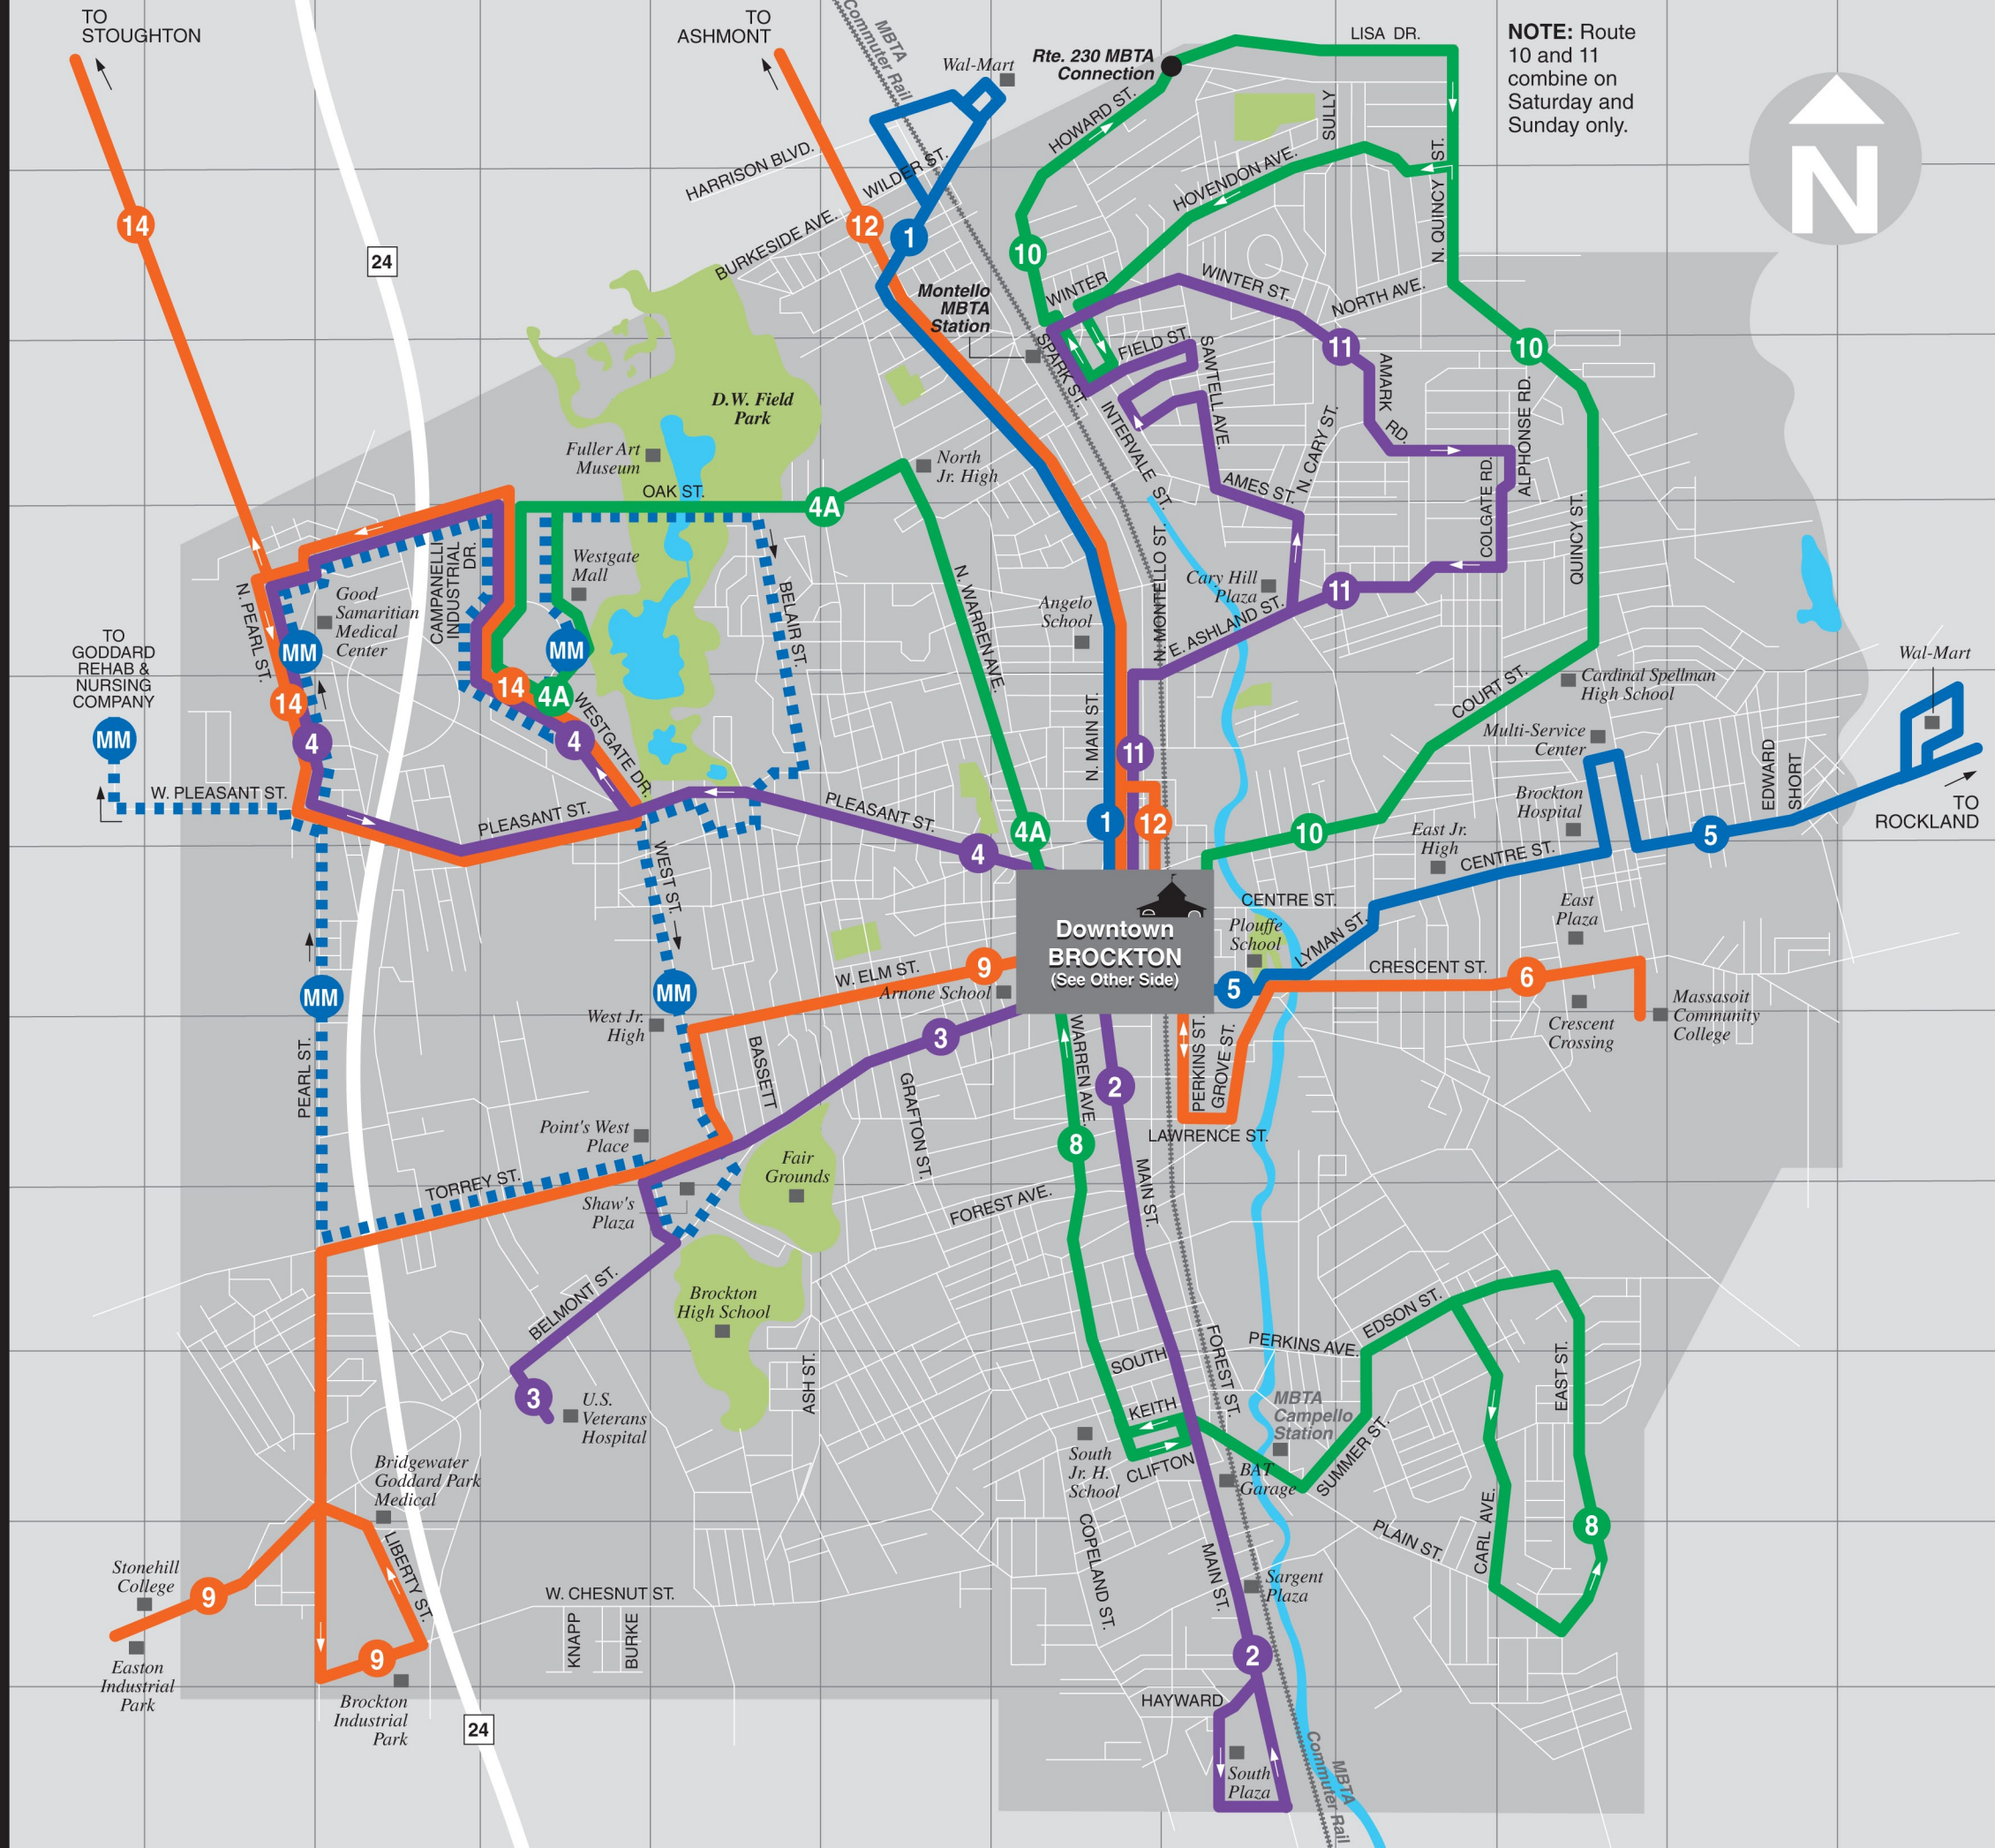

BROOKTON

KEY

Bus Routes and Route Numbers

-  1 Montello via N. Main
-  2 S. Plaza / Campello via Main St.
-  3 V.A. Hospital via Belmont
-  4 Westgate via Pleasant
-  4A Westgate Mall via N. Warren
-  5 Brockton Hospital via Centre
-  6 Massasoit via Crescent
-  8 Southfield via Warren & Plain St.
-  9 Pearl via W. Elm & Torrey St.
-  10 Lisa & Howard via N. Quincy St.
-  11 Cary Hill & the Village
-  12 Ashmont
-  14 Stoughton
-  MM Mini-Maller

-  Highway
-  Street
-  Landmarks

Miles

1/4	1/2	3/4	1
-----	-----	-----	---

Minutes to walk the above distance*

5	10	15	20
---	----	----	----

*most people walk about 3 miles per hour

© 2009 Brockton Area Transit
Design by Smartmaps, Inc.

AREA TRANSIT

NOTE: Route 10 and 11 combine on Saturday and Sunday only.